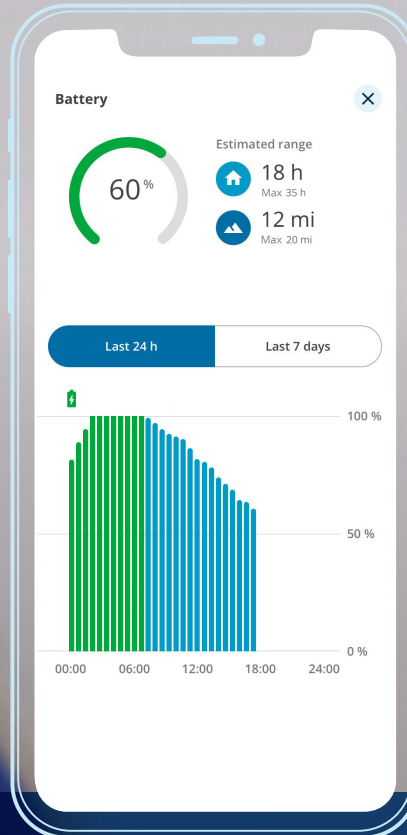

Power wheelchairs

MyPermobil App

permobil

Hey Google! Ask MyPermobil,
how far can I drive?

You can drive 12 miles outdoors
and 18 hours indoors.

Hands-free insights

The MyPermobil app is now compatible with Amazon Alexa and Google Assistant, providing hands-free access to important wheelchair information such as your battery charge status, distance traveled, and power seat function usage. Use at home or when you're on the go with any Amazon Alexa or Google Assistant enabled device or smartphone app.

Battery status and travel range estimates show how far you can go

Take the pressure off with meaningful insights into your power seat function usage

See how far you've gone by reviewing your travel history