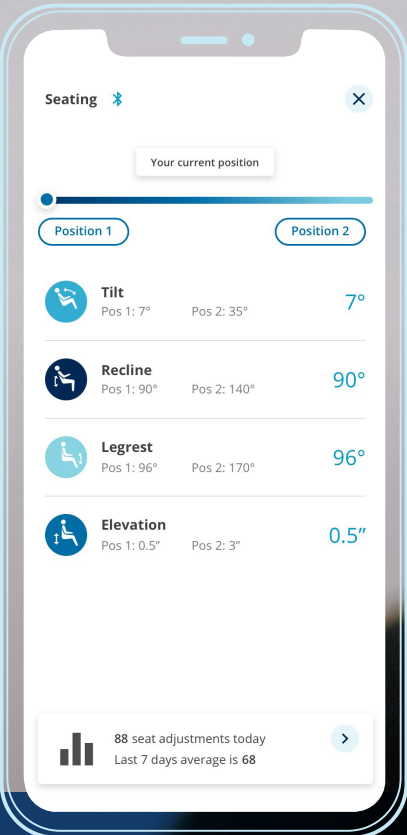

Power wheelchairs

MyPermobil App

permobil

Hey Google! Ask MyPermobil,
how far can I drive?

You can drive 12 miles outdoors
and 18 hours indoors.

Hands-free insights

The MyPermobil app is now compatible with Amazon Alexa and Google Assistant, providing hands-free access to important wheelchair information such as your battery charge status, distance traveled, and power seat function usage. Use at home or when you're on the go with any Amazon Alexa or Google Assistant enabled device or smartphone app.

Battery status and travel range estimates show how far you can go

Take the pressure off with meaningful insights into your power seat function usage

See how far you've gone by reviewing your travel history

App dashboard makes key information available at a glance

Easy to enable or disable location settings

Integrated map illustrates daily and historic travel behavior

Travel with confidence

From where you've been to where you want to go, the MyPermobil app helps guide your power wheelchair journey. Combining in-app estimated battery range travel distances with the integrated map empowers you to go further with confidence.