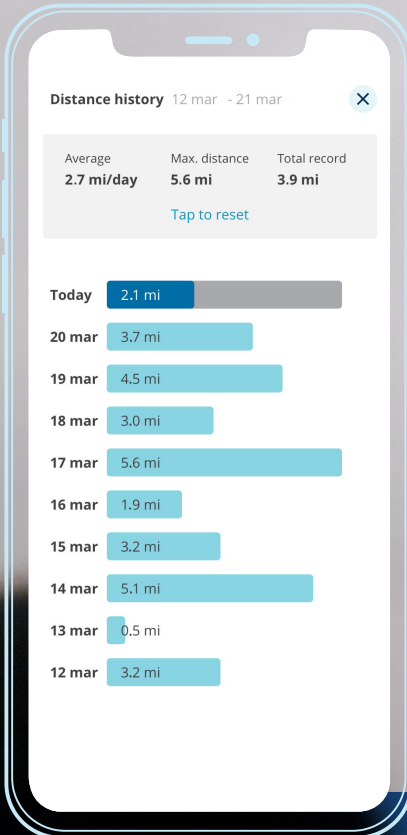

Power wheelchairs

MyPermobil App

permobil

Hey Google! Ask MyPermobil,
how far can I drive?

You can drive 12 miles outdoors
and 18 hours indoors.

Hands-free insights

The MyPermobil app is now compatible with Amazon Alexa and Google Assistant, providing hands-free access to important wheelchair information such as your battery charge status, distance traveled, and power seat function usage. Use at home or when you're on the go with any Amazon Alexa or Google Assistant enabled device or smartphone app.

Battery status and travel range estimates show how far you can go

Take the pressure off with meaningful insights into your power seat function usage

See how far you've gone by reviewing your travel history

App dashboard makes key information available at a glance

Easy to enable or disable location settings

Integrated map illustrates daily and historic travel behavior

Travel with confidence

From where you've been to where you want to go, the MyPermobil app helps guide your power wheelchair journey. Combining in-app estimated battery range travel distances with the integrated map empowers you to go further with confidence.