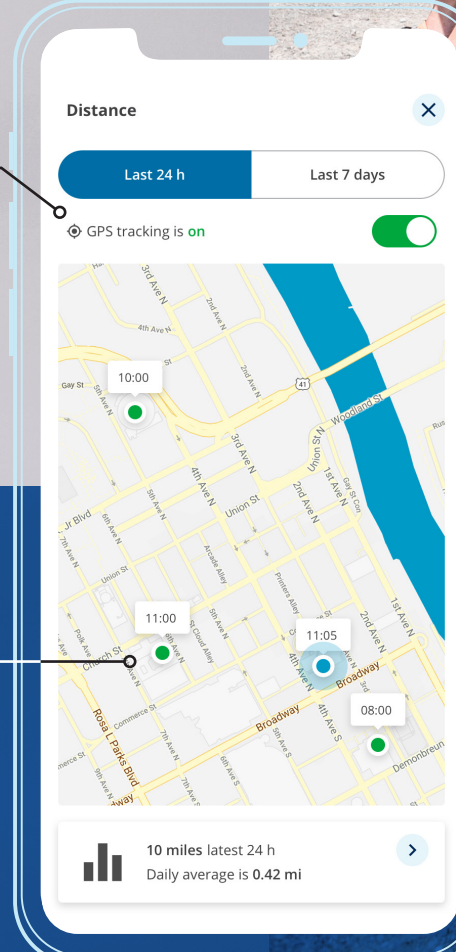

Battery status and travel range estimates show how far you can go

Take the pressure off with meaningful insights into your power seat function usage

See how far you've gone by reviewing your travel history

App dashboard makes key information available at a glance

Easy to enable or disable location settings

Integrated map illustrates daily and historic travel behavior

Travel with confidence

From where you've been to where you want to go, the MyPermobil app helps guide your power wheelchair journey. Combining in-app estimated battery range travel distances with the integrated map empowers you to go further with confidence.