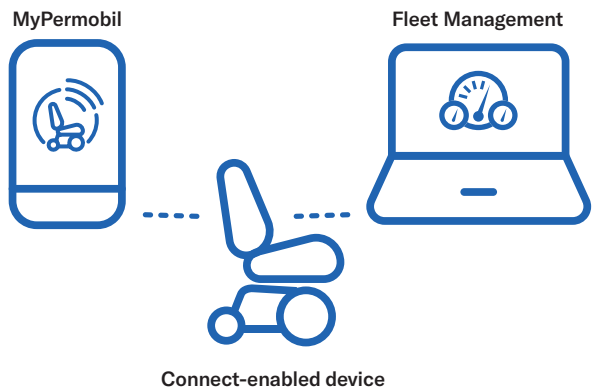

App dashboard makes key information available at a glance

Easy to enable or disable location settings

Integrated map illustrates daily and historic travel behavior

Travel with confidence

From where you've been to where you want to go, the MyPermobil app helps guide your power wheelchair journey. Combining in-app estimated battery range travel distances with the integrated map empowers you to go further with confidence.

Taking connectivity to a new level

Connecting users and service technicians through a single intuitive platform improves communication and helps you be better prepared for the unexpected. Once activated, critical chair data and error codes are transmitted automatically to the service provider's Fleet Management portal. This provides them with important information on your chair's condition to inform the remote diagnostic and service process.